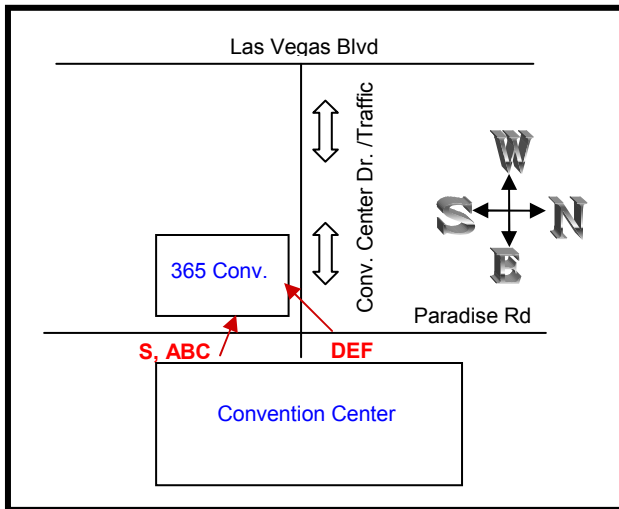

365 Convention Center Drive Across from "The Las Vegas Convention Center"

- Location:** Paradise Rd. West Line South of Convention Center Las Vegas, NV
- Market:** Las Vegas, NV
- Style:** Banners
- Sizes:** S- 25'h x 20' w
ABC-26' h x 59' w
DEF- 26'h x 78' w
- Facing:** North & East
- Illuminated:** Yes
- DEC:** 150,000
- Description:** These wall-scapes are located directly across from the main entrance to the Las Vegas Convention Center. Note: The palm tree blocking ABC has been removed since these pictures were taken.