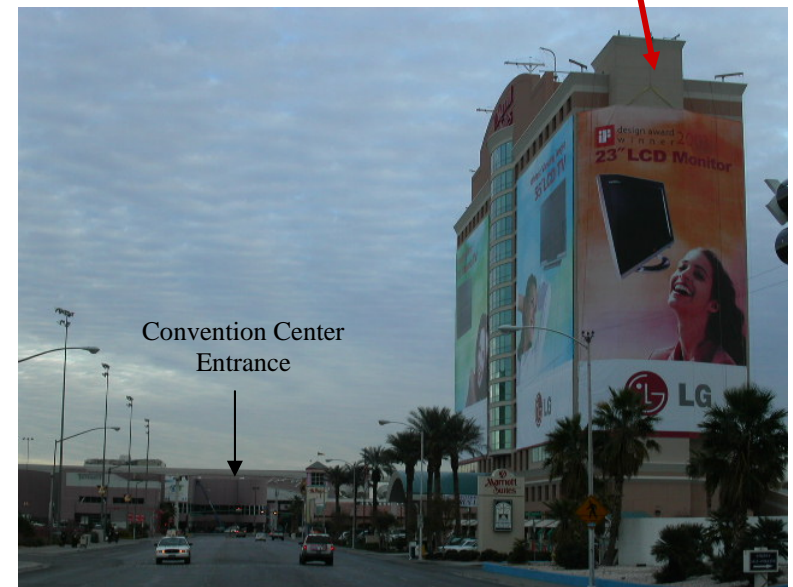

Marriott Suites East, West & North Facing Walls

325 Convention Center Drive, Las Vegas Nevada

100'h x 59'w East Facing Wall

100'h x 59'w West Facing Wall

(2) 100'h x 85'w North Facing Walls

- Location:** Convention Center Dr. South Line
West of Paradise
- Market:** Las Vegas, NV
- Style:** Building Wrap
- Sizes:** Two (2) 100'h x 59'w East & West
Two (2) 100'h x 85'w North
- Facing:** North, East, West
- Illuminated:** Yes
- DEC:** 75,000
- Description:** The East facing can be viewed from every hall of the Las Vegas Convention Center. The West facing and North Facing walls capture the attention of the attendees walking or driving to the show from Las Vegas Blvd "The Strip" along Convention Center Drive. You can choose to advertise on just one wall or all 4 walls.