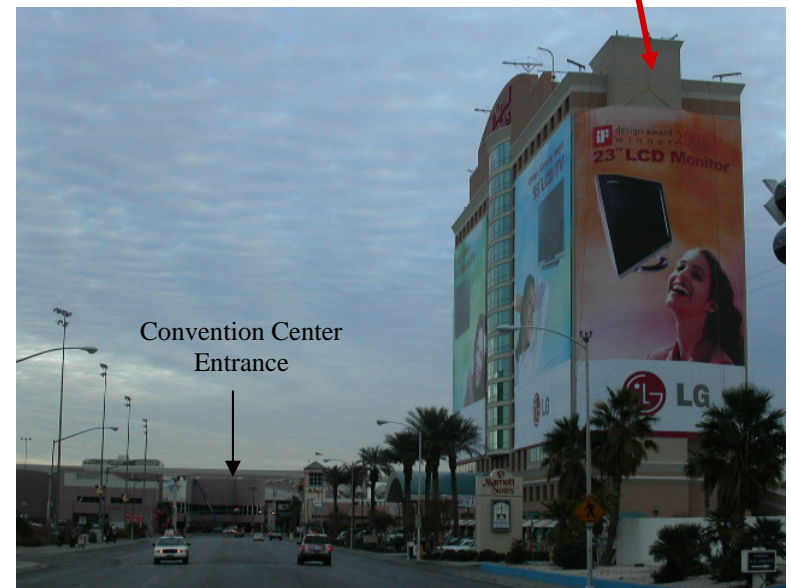

# Marriott Suites East, West & North Facing Walls

325 Convention Center Drive, Las Vegas Nevada

100'h x 58'w East Facing Wall

100'h x 58'w West Facing Wall

(2) 100'h x 85'w North Facing Walls

- Location:** Convention Center Dr. South Line  
West of Paradise
- Market:** Las Vegas, NV
- Style:** Building Wrap
- Sizes:** Two (2) 100'h x 58'w East & West  
Two (2) 100'h x 85'w North
- Facing:** North, East, West
- Illuminated:** Yes
- DEC:** 75,000
- Description:** The East facing can be viewed from every hall of the Las Vegas Convention Center. The West facing and North Facing walls capture the attention of the attendees walking or driving to the show from Las Vegas Blvd "The Strip" along Convention Center Drive. You can choose to advertise on just one wall or all 4 walls.